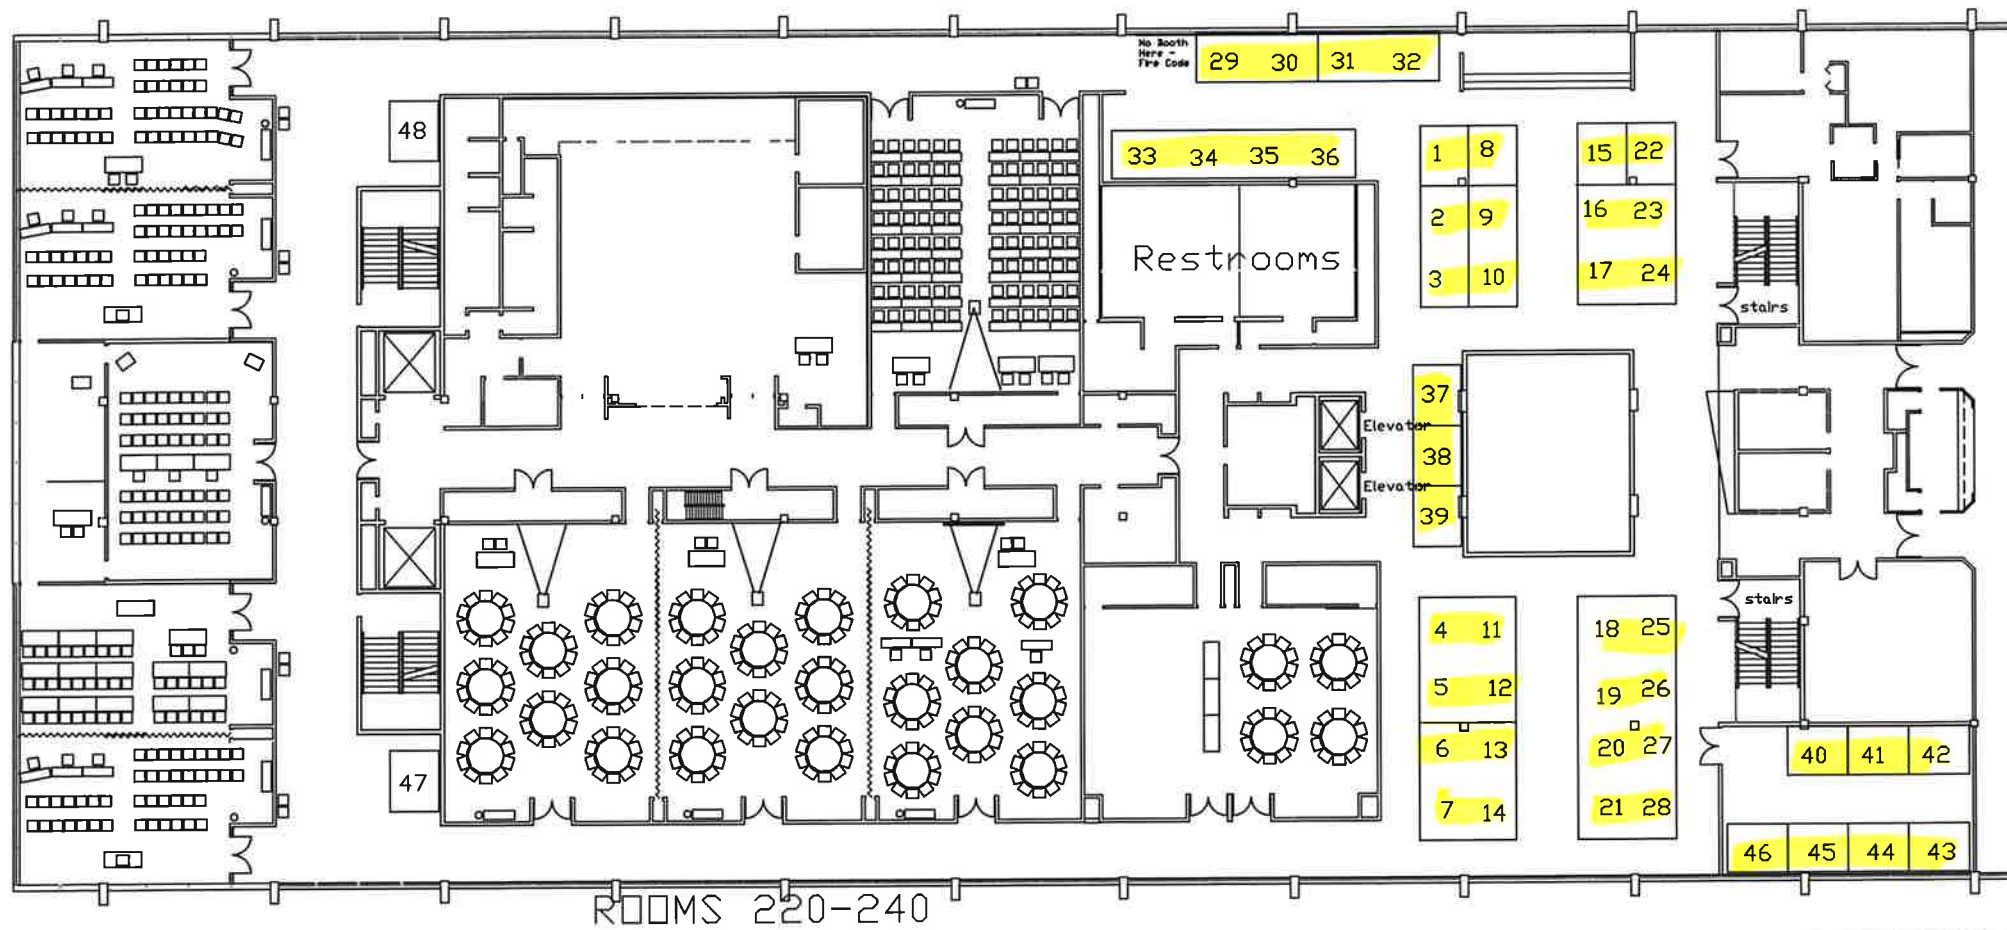

Scheman Building

Second Floor

ROOMS 220-240

Scheman Building
First Floor

Iowa FFA State Leadership Conference
2024

HILTON COLISEUM
AMES, IOWA

Scale: 1"=40'
Updated: 4/18/16