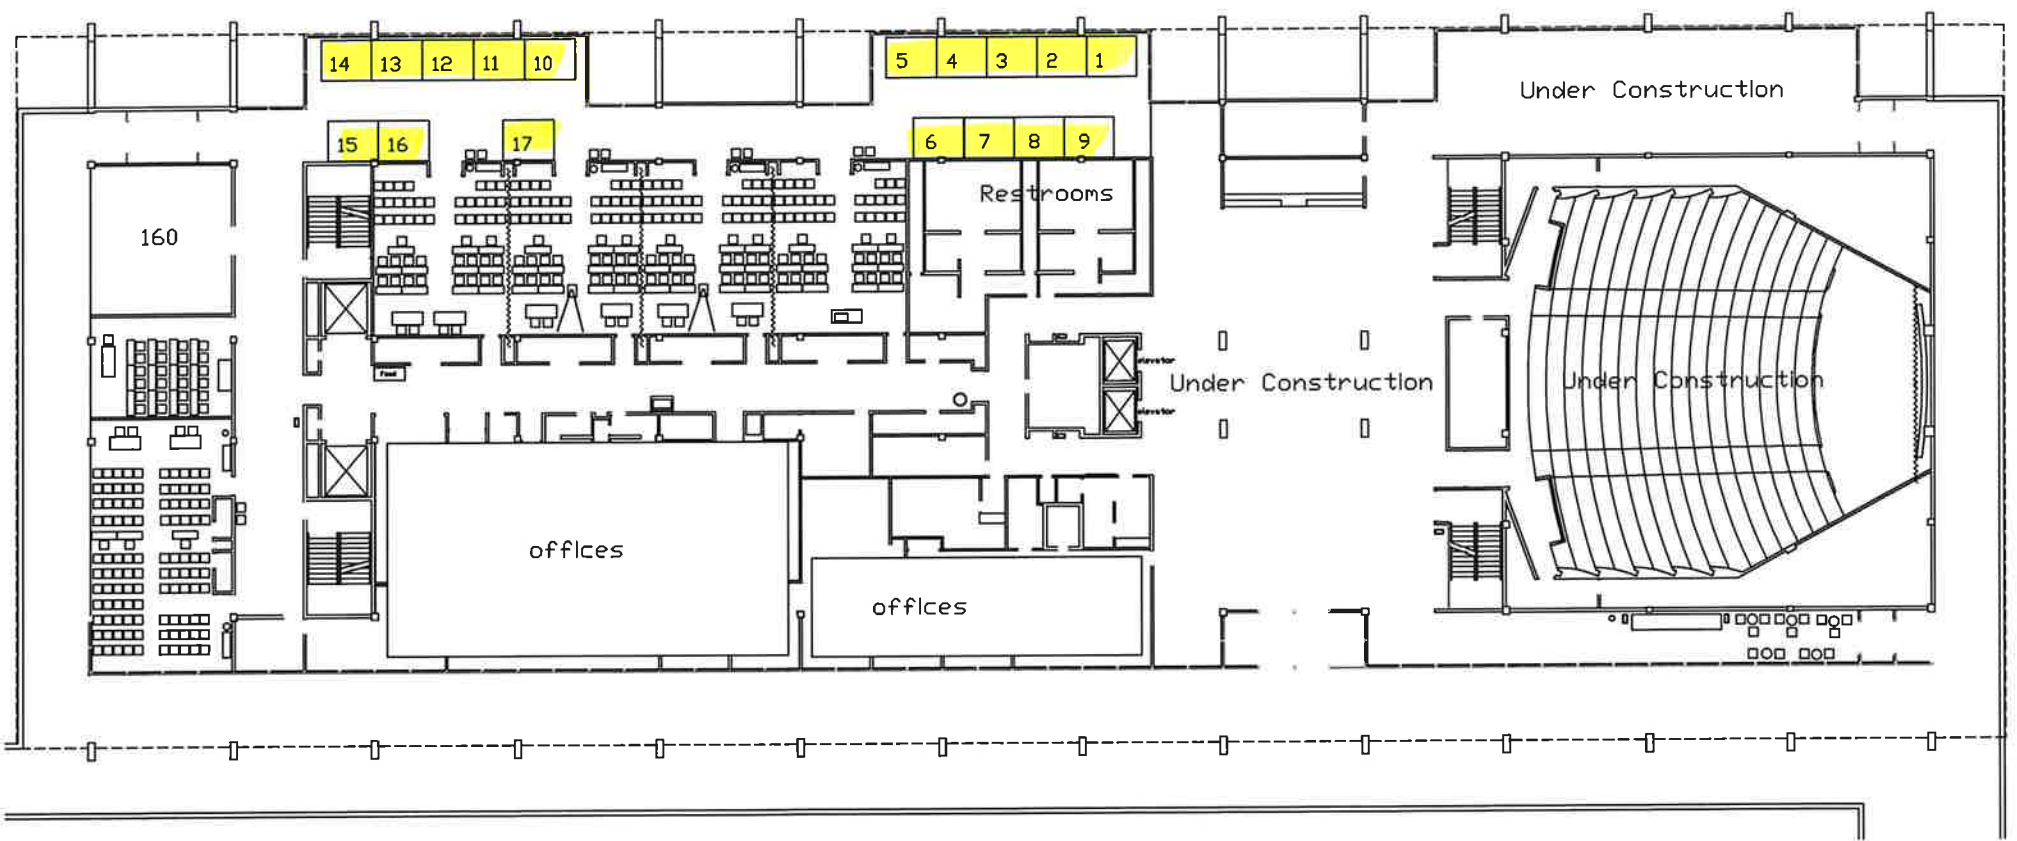

Scheman Building

Second Floor

ROOMS 220-240

Scheman Building
First Floor

Iowa FFA State Leadership Conference
2024

HILTON COLISEUM
AMES, IOWA

Scale: 1"=40'
Updated: 4/18/16