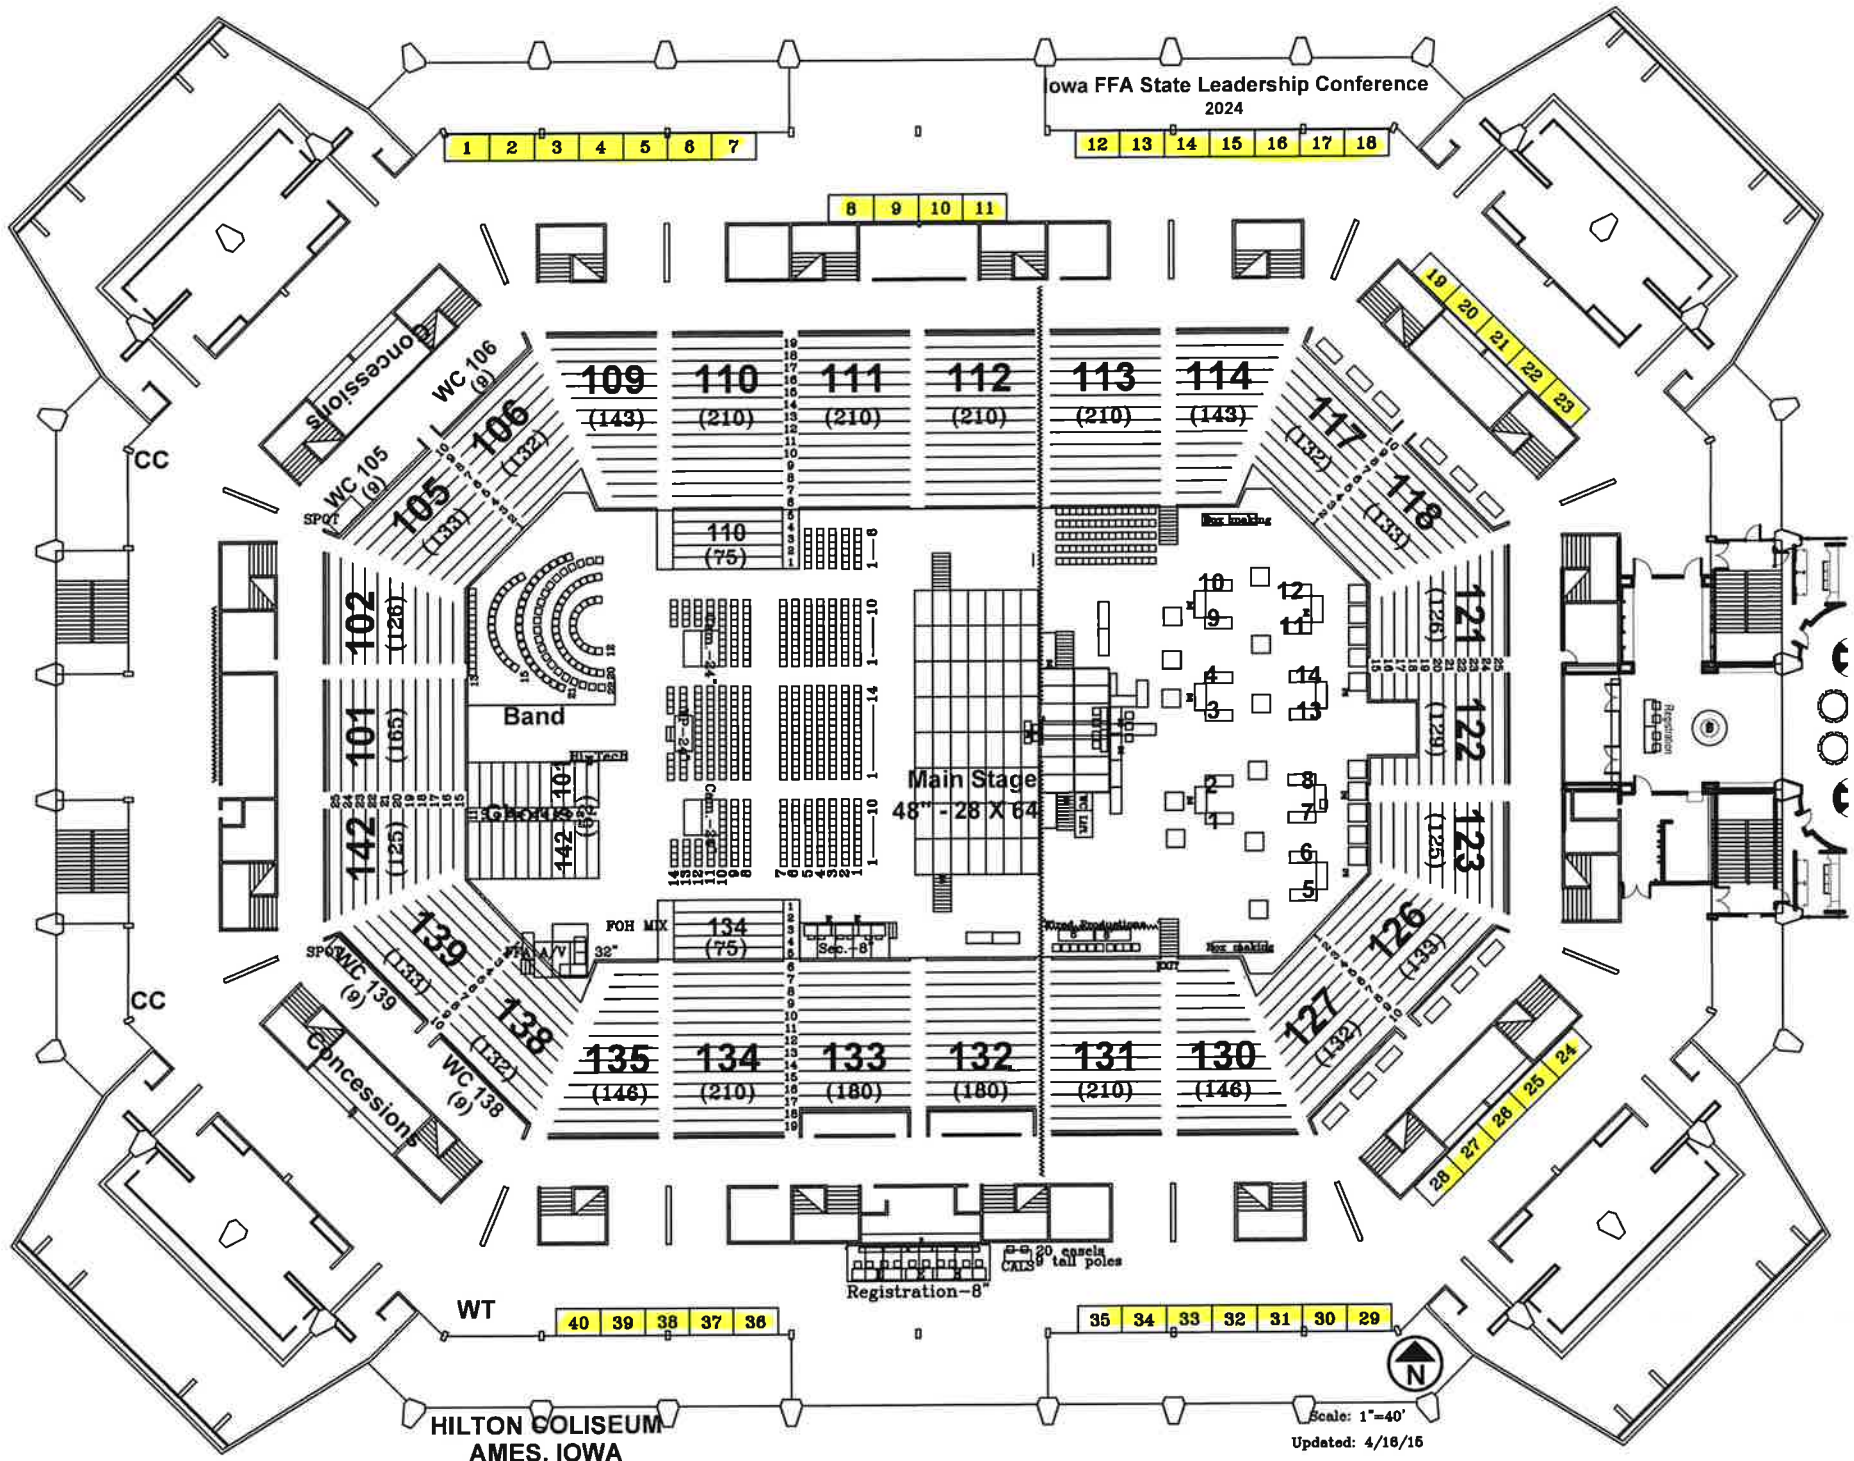

Scheman Building

Second Floor

ROOMS 220-240

Scheman Building
First Floor

Iowa FFA State Leadership Conference
2024

HILTON COLISEUM
AMES, IOWA

Scale: 1"=40'
Updated: 4/18/16